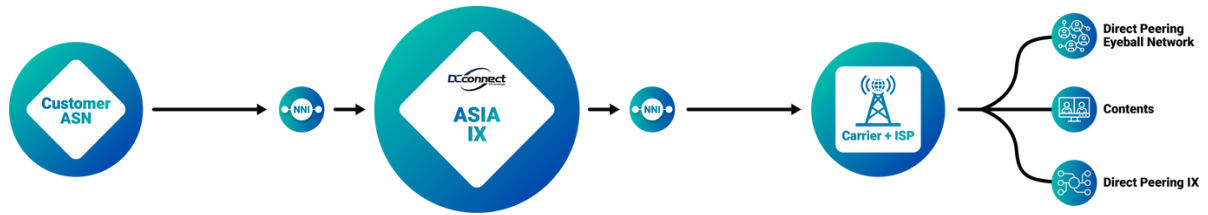

At DCConnect Global, we specialize in delivering Internet Services, Global Connectivity, and Telco Automation, designed to streamline your operations and fuel your success in the digital realm.

Improved Network Performance

Facilitate access to a high-speed, low-latency interconnection for your applications.

Enhanced Customer Experience

Elevate customer satisfaction by providing faster access to the applications for your end users.

Asia IX Topology

We are efficiently connected to major Internet exchange points with a comprehensive solution that combines centralized hubs, MPLS-enabled connectivity, dedicated Layer 2 links, and scalability features to enhance network performance. It's more than a connection; it's a pathway to a superior digital experience for your business and end-users alike!